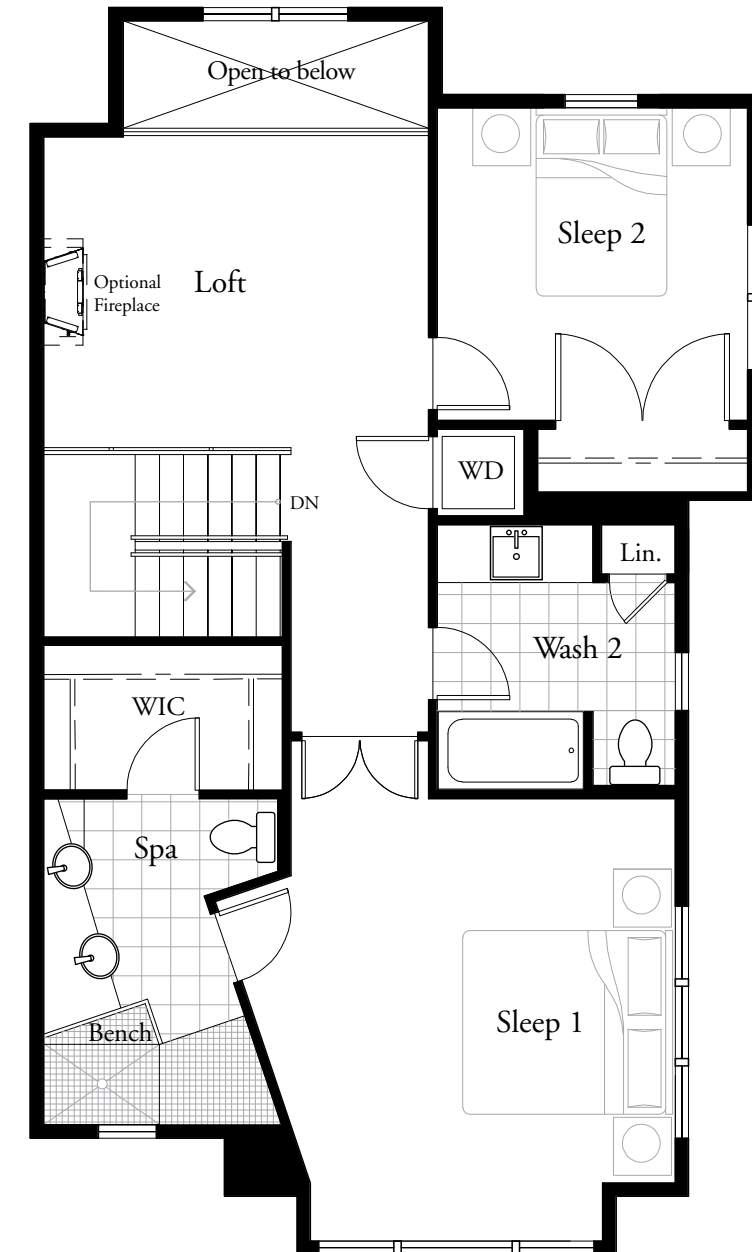

Plan D : 2 Bedroom + Family Room + Loft : c. 1,848 square feet

GARAGE

FIRST

SECOND