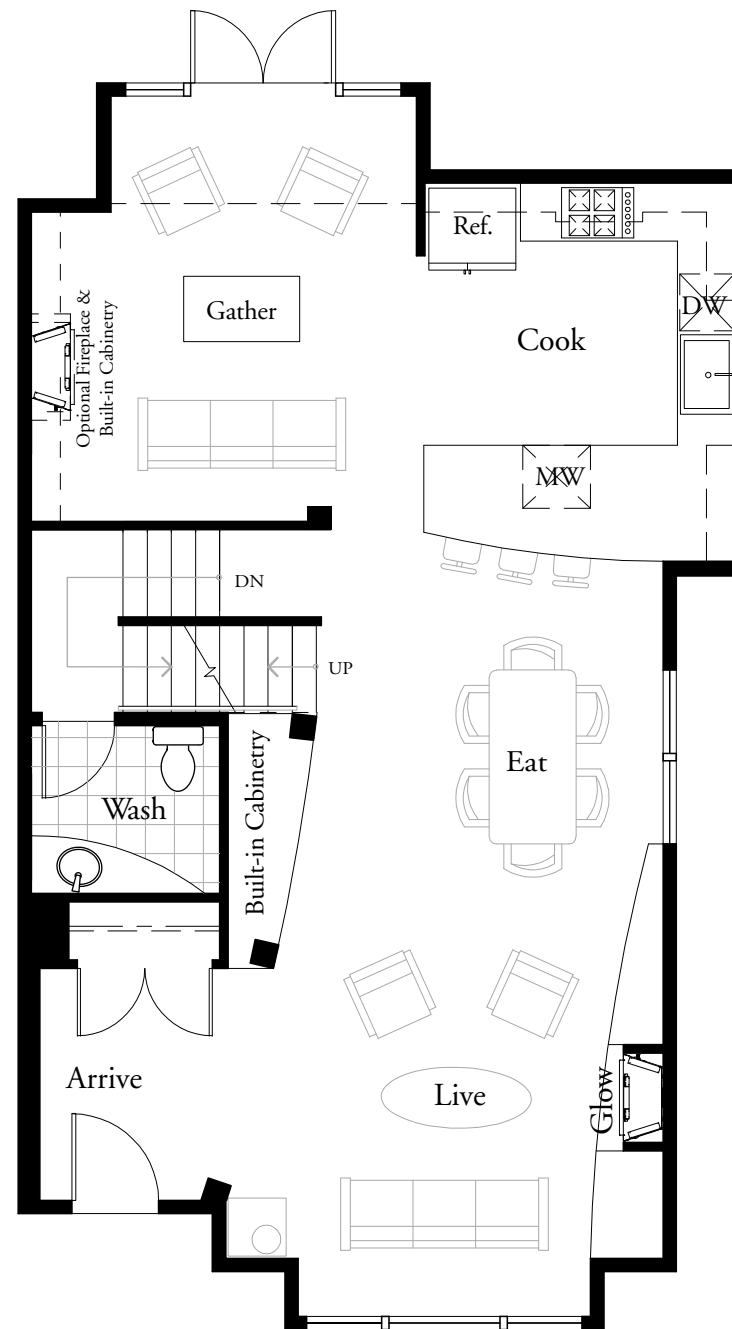

Plan D : 2 Bedroom + Family Room + Loft : c. 1,848 square feet

GARAGE

FIRST

SECOND