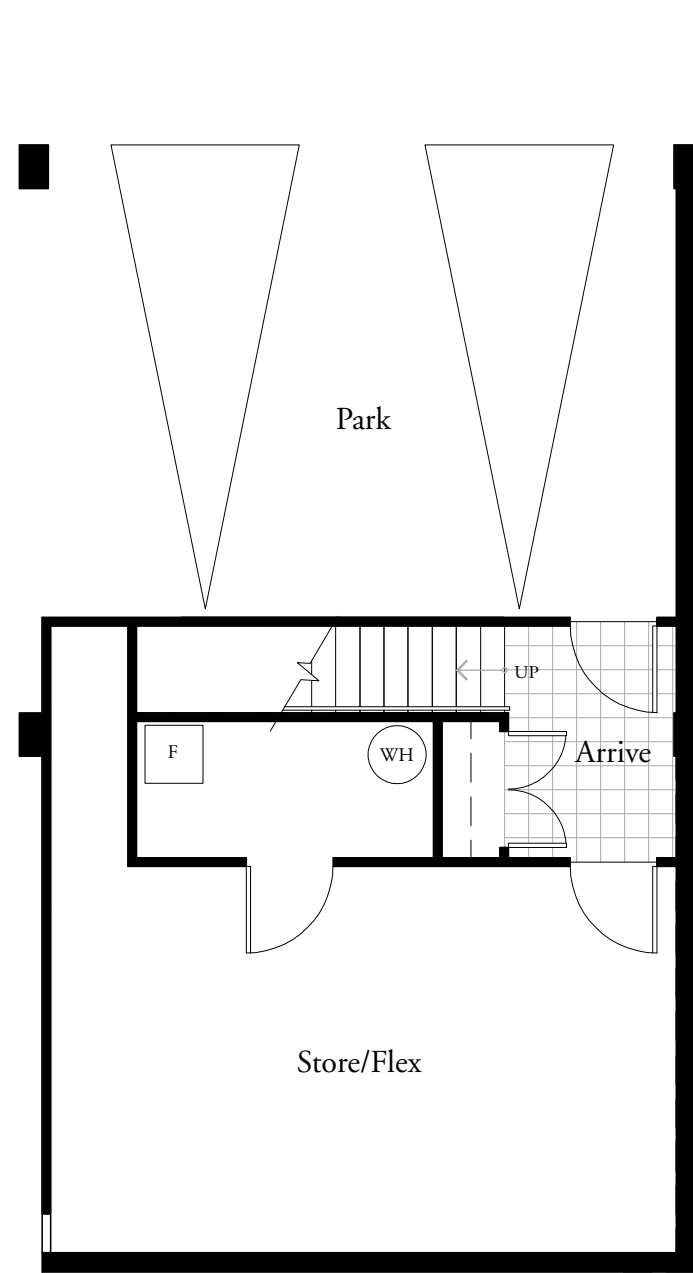

Plan D : 2 Bedroom + Family Room + Loft : c. 1,848 square feet

GARAGE

FIRST

SECOND