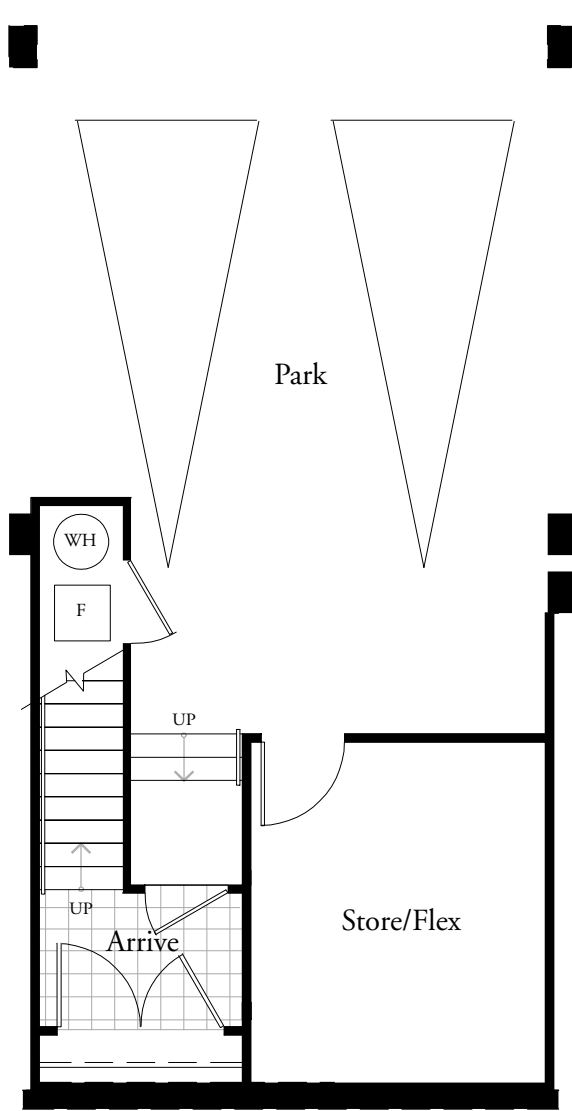

Plan C Loft: 2 Bedroom + Loft : c. 1,954 square feet

GARAGE

FIRST

SECOND

THIRD