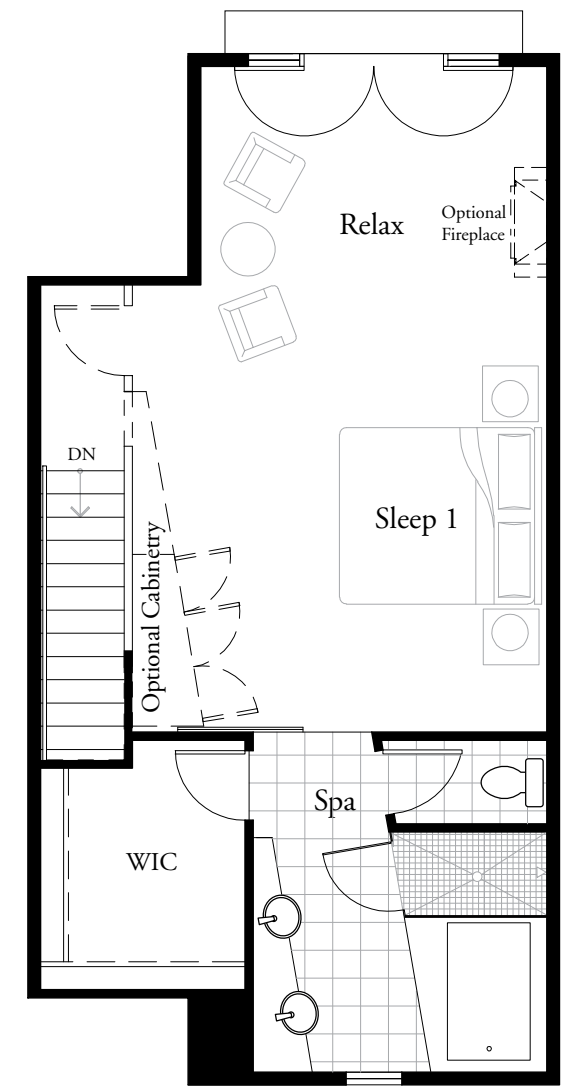

Plan C Loft: 2 Bedroom + Loft : c. 1,954 square feet

GARAGE

FIRST

SECOND

THIRD