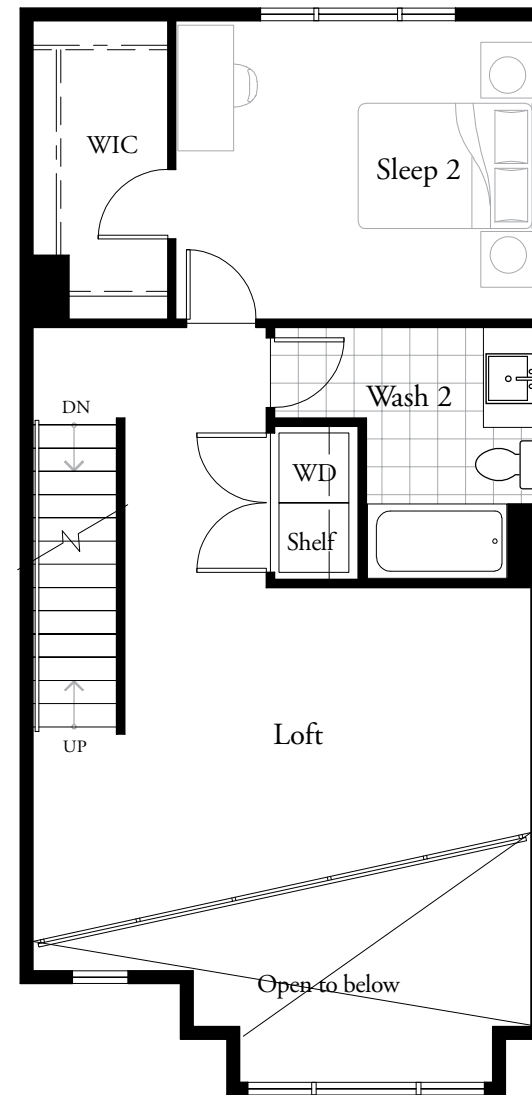

Plan C Loft: 2 Bedroom + Loft : c. 1,954 square feet

GARAGE

FIRST

SECOND

THIRD