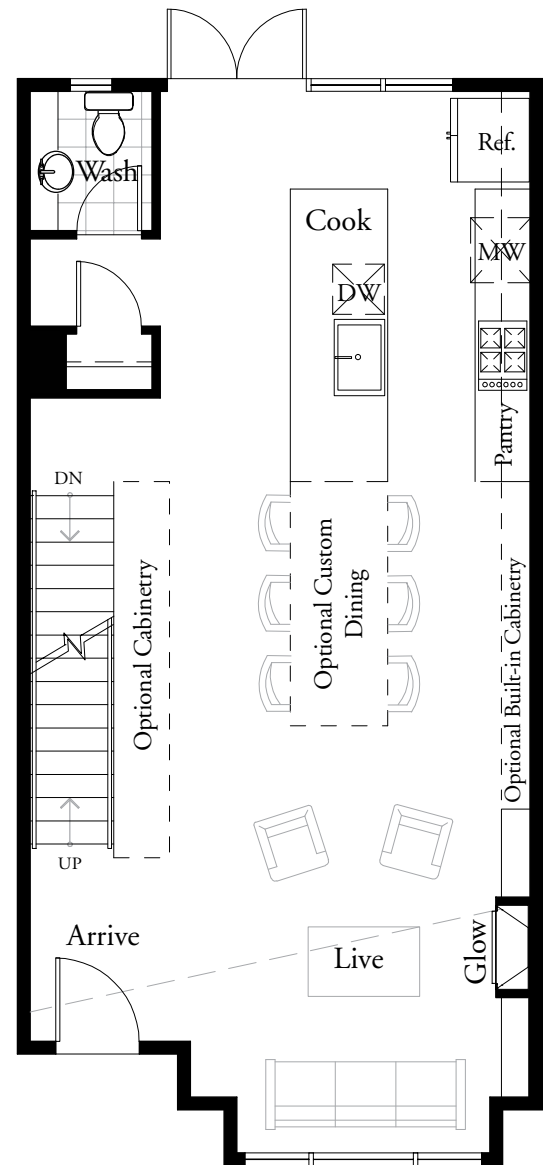

Plan C Loft: 2 Bedroom + Loft : c. 1,954 square feet

GARAGE

FIRST

SECOND

THIRD