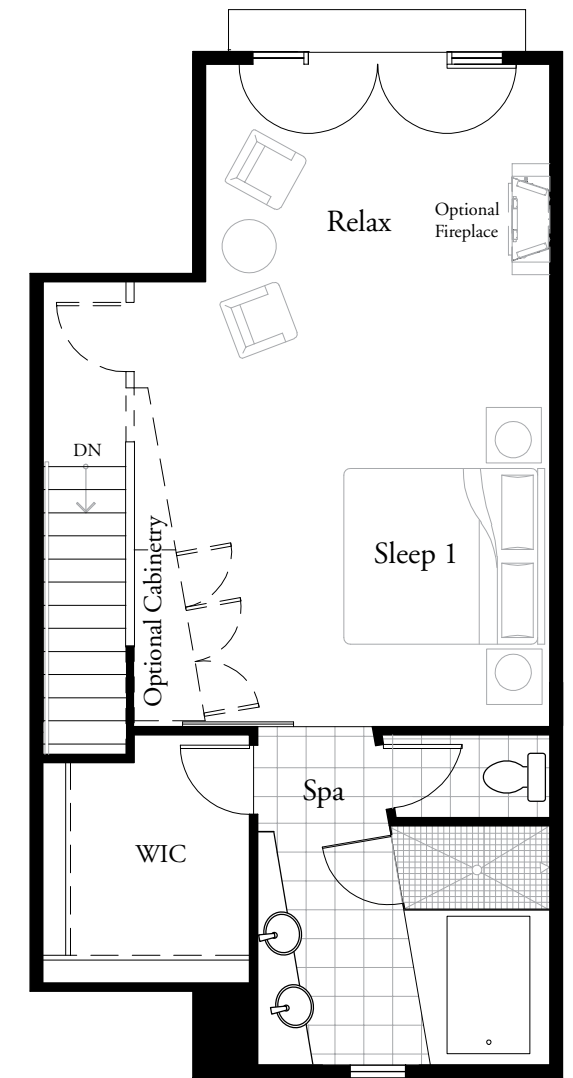

Plan C Den : 2 Bedroom + Den : c. 2,037 square feet

GARAGE

FIRST

SECOND

THIRD