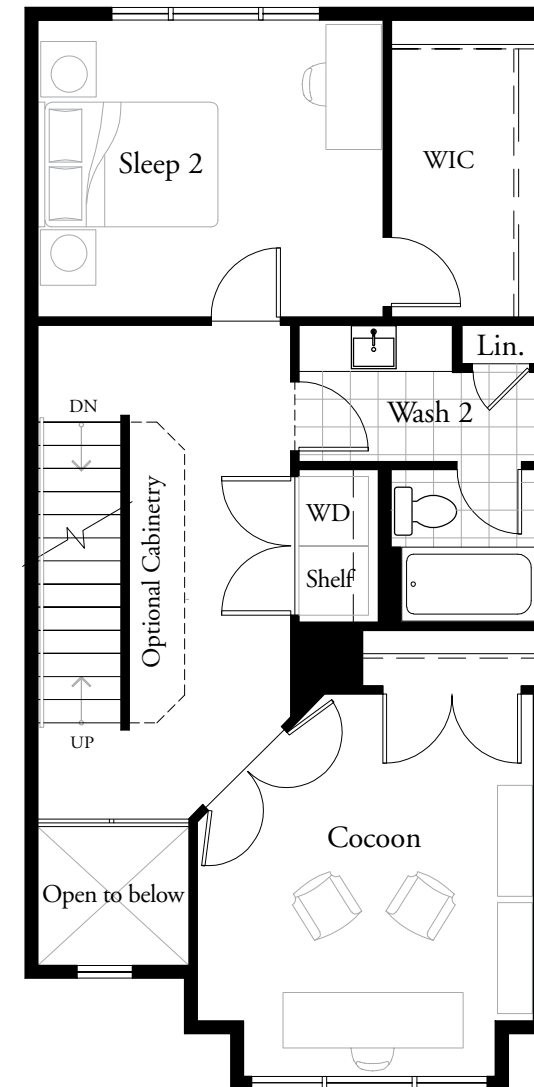

Plan C Den : 2 Bedroom + Den : c. 2,037 square feet

GARAGE

FIRST

SECOND

THIRD