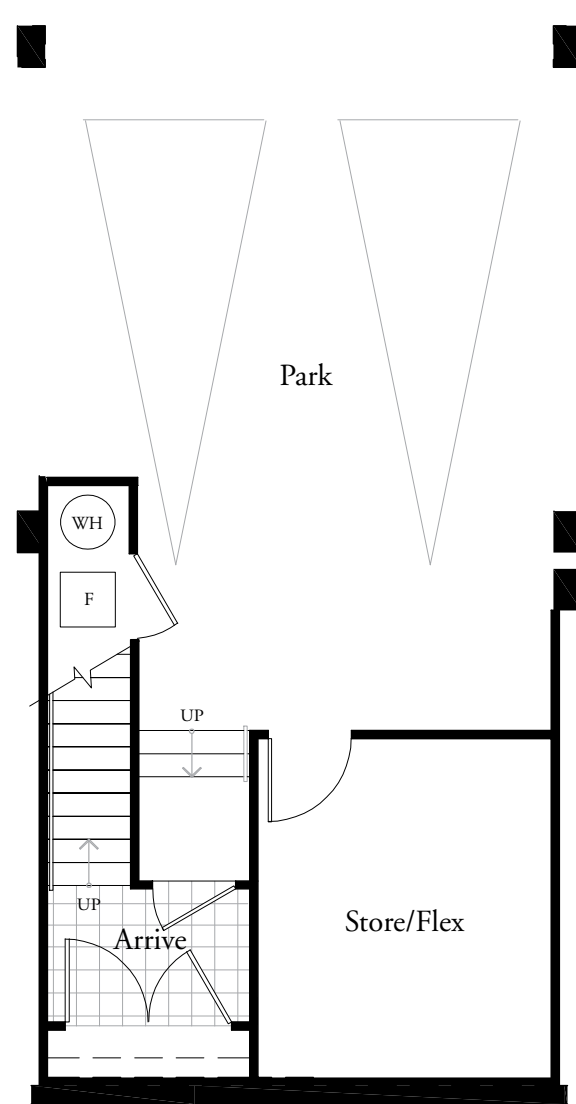

Plan C Den : 2 Bedroom + Den : c. 2,037 square feet

GARAGE

FIRST

SECOND

THIRD