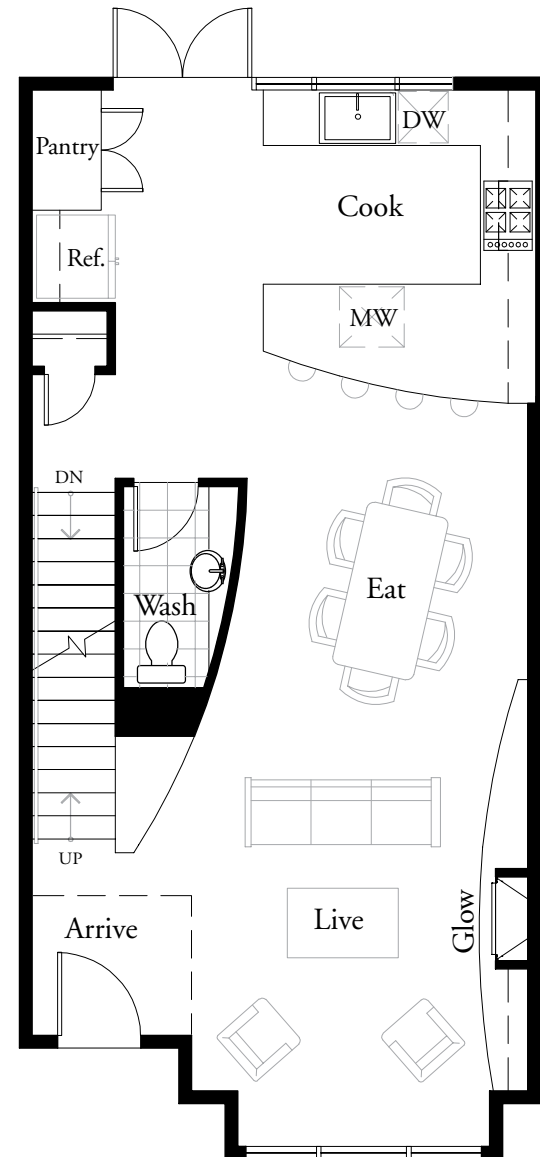

Plan C Den : 2 Bedroom + Den : c. 2,037 square feet

GARAGE

FIRST

SECOND

THIRD